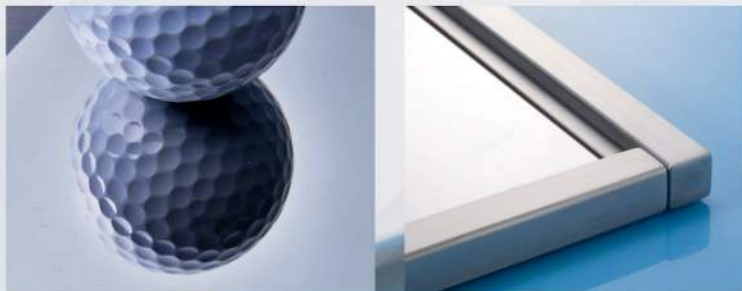

KAGAN

»»» Stainless Steel Mirror «««

Unbreakable

Crafted from stainless steel and meticulously polished to enhance reflectivity, KAGAN is engineered to endure direct impacts and shocks, even in the face of natural disasters.

Frame Customization

Available options include burglar-proof fitting, 4-point fitting, 4-way frame, and wood frame types.

Mirror Finishing

The process of achieving the #800 mirror finish on this product entails grinding the stainless steel surface with a grinding wheel to achieve a flat surface. Subsequently, a mirroring process is applied, resulting in a remarkable mirror-like appearance.

Environment Friendly

Given their durable nature, using these mirrors for an extended period results in fewer environmental impacts compared to utilizing standard mirrors with shorter lifespans.

KAGAN features set make it ideal for schools, Gymnasiums, Fitness Gyms, Studios, Public Restrooms, Hospitals, Elevators, Welfare facilities, Prison and any location where safety is paramount.

Customize your KAGAN mirror with different styles, sizes, and experience the elegant finish and safety offered by this remarkable product. KAGAN's versatile properties make it an excellent choice for modern and classic looks.

SCAN QR CODE
FOR MORE
PRODUCT DETAILS