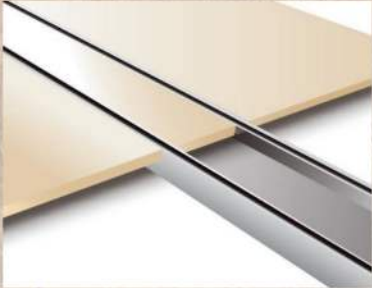

STYLE

Free style SUS