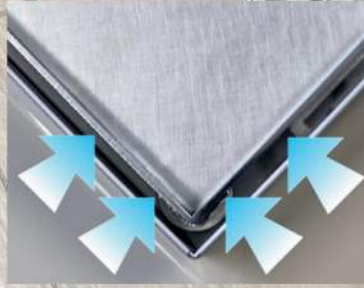

STYLE

Free style SUS