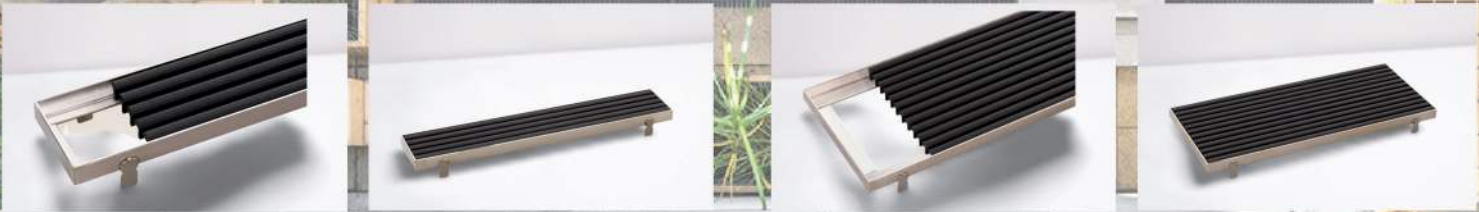

2024

PRODUCT PROFILE

SHIMABUN

SUGRA

»»» PVC Gratings «««

Anti-Skid

The top surface is made of soft PVC (Polyvinyl Chloride), making the surface safe to walk on even in wet places.

Antibacterial

JIS Z 2801 "Test for antimicrobial activity and efficacy" tests are conducted at the laboratory to ensure the efficacy of the agent.

Antifungal

The SUGRA material is tested for "Fungus resistance test for plastic goods" according to JIS Z 2911.

Easy Maintenance

Sugar is lightweight and easy to maintain. The surface can be cleaned simply by rinsing it with water and normal washing detergent.

For budget-conscious projects, SUGRA gratings (mention use) offer a cost-effective solution by combining the affordability of PVC with the durability and low maintenance of advanced materials. Maximize your long-term investment with a dependable and high-functioning grating system that minimizes upkeep costs.

SCAN QR CODE
FOR MORE
PRODUCT DETAILS

FORTE

»» Strong & Stylish Grating ««

Strength

FORTE is made of Polyamide (PA6) + Glass fiber, which significantly enhances its strength and durability.

Diverse application